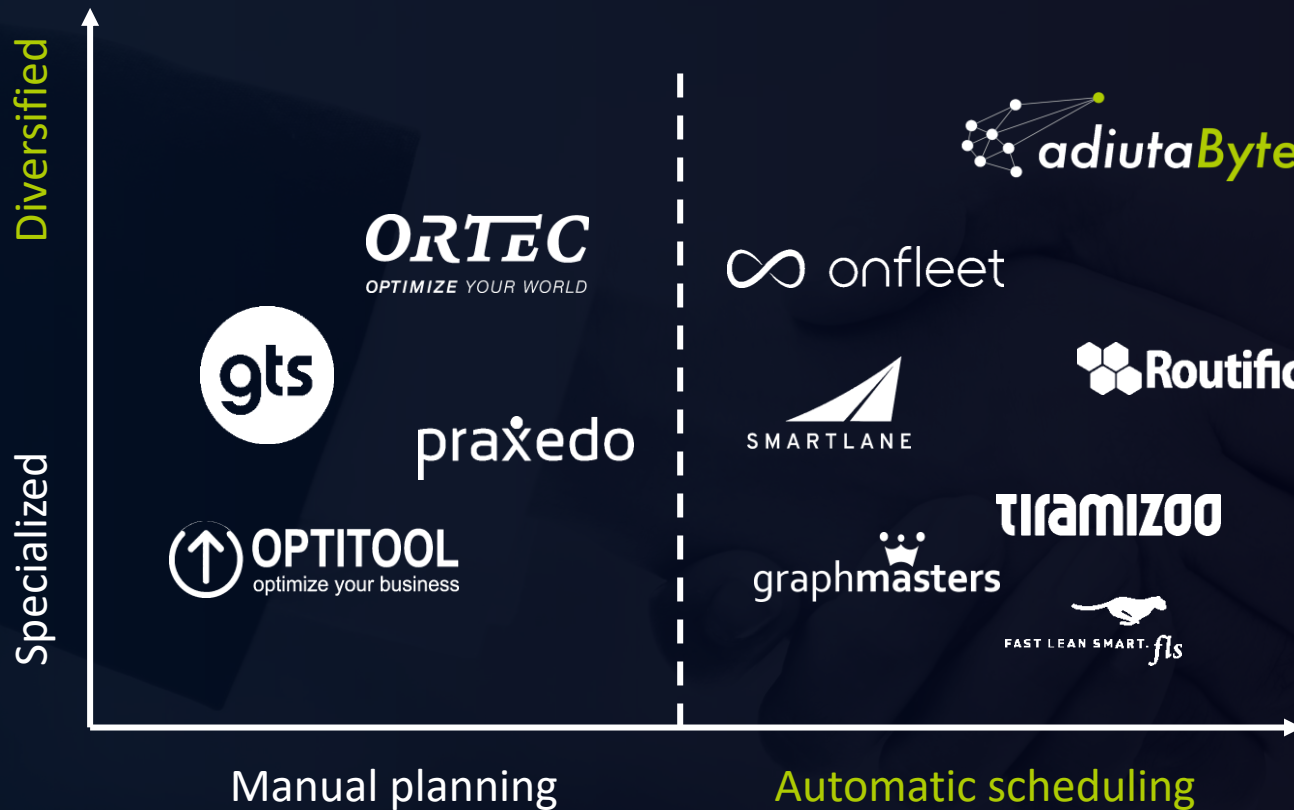

> 1.000
full plans monthly

> 175 Customers
of adiutaByte planning tools

COMPETITION

TRACKTION

300k€ ARR in 2020

550k€ ARR in 2021

Growth of monthly
scheduled orders

WINNER
2019

TOP LOGISTIC
START-UPS 2020

WINNER
2020/21

MARKETING AND SALES EXPERTS

BUSINESS STRATEGISTS

MATHEMATICIANS

AI DEVELOPERS

TEAM

Eric
Software
Development & APIs