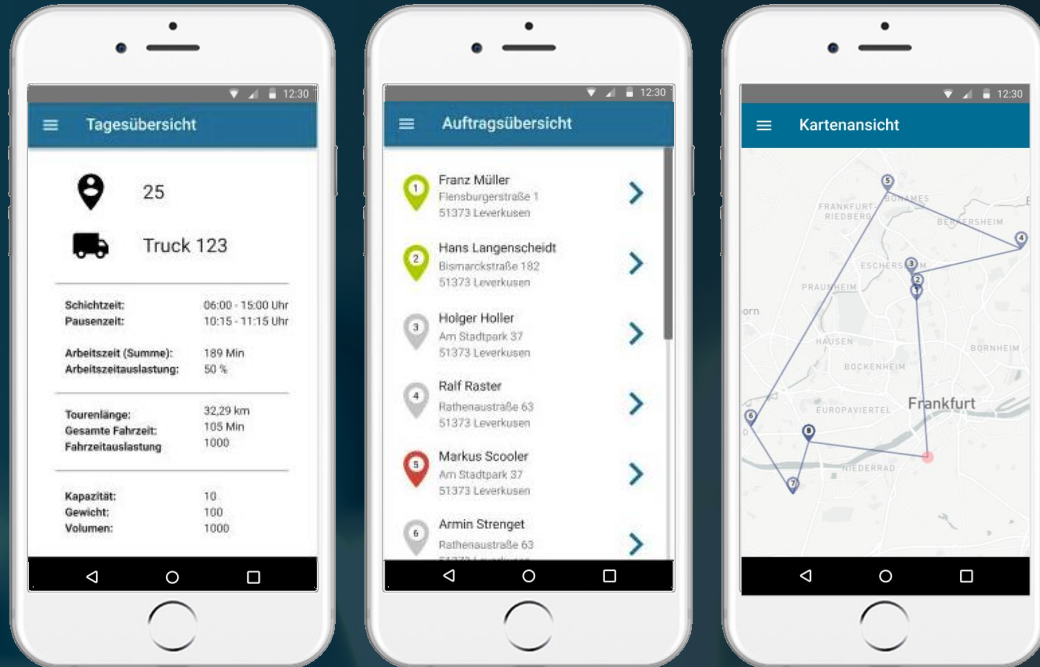

Fixed Tours

Traffic network

Capacities

Population Distribution

With the help of adiutaByte – it's only one click!

Combinatorial
Optimization

Real-Time Data

Full-Product
or API

SaaS

With the help of adiutaByte – it's only one click!

AI

Our Offer

An app for the drivers

For documentation and tracking of order processing

An easily customizable web front-end

for the planner, based on patented Fraunhofer optimization algorithms