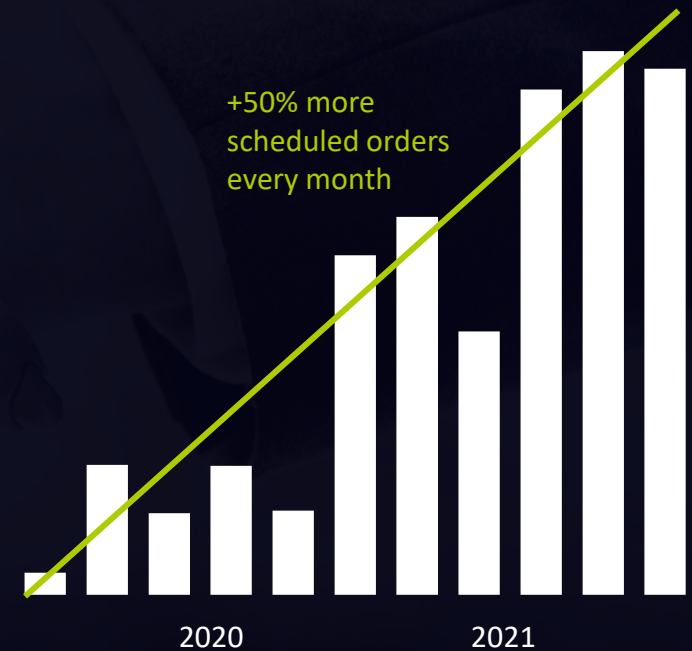

> 1.000
full plans monthly

> 175 Customers
of adiutaByte planning tools

COMPETITION

TRACKTION

300k€ ARR in 2020

550k€ ARR in 2021

Growth of monthly
scheduled orders

WINNER
2019

TOP LOGISTIC
START-UPS 2020

WINNER
2020/21

MARKETING AND SALES EXPERTS

BUSINESS STRATEGISTS

MATHEMATICIANS

AI DEVELOPERS

TEAM

Eric
Software
Development & APIs